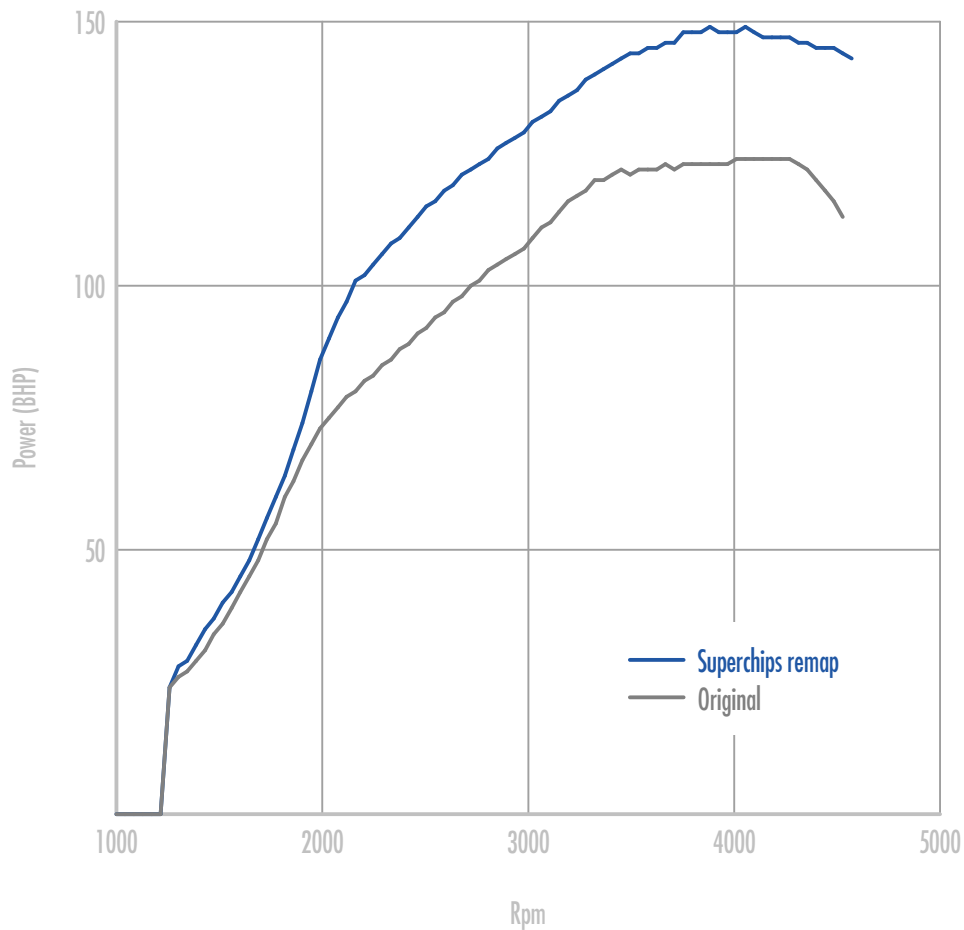

Power

26 BHP increase @ 3852 Rpm

Superchips remap Max 149 BHP @ 4023 Rpm

Original Max 124 BHP @ 4235 Rpm

Torque

69 Nm increase @ 2140 Rpm

Superchips remap Max 334 Nm @ 2140 Rpm

Original Max 267 Nm @ 2096 Rpm