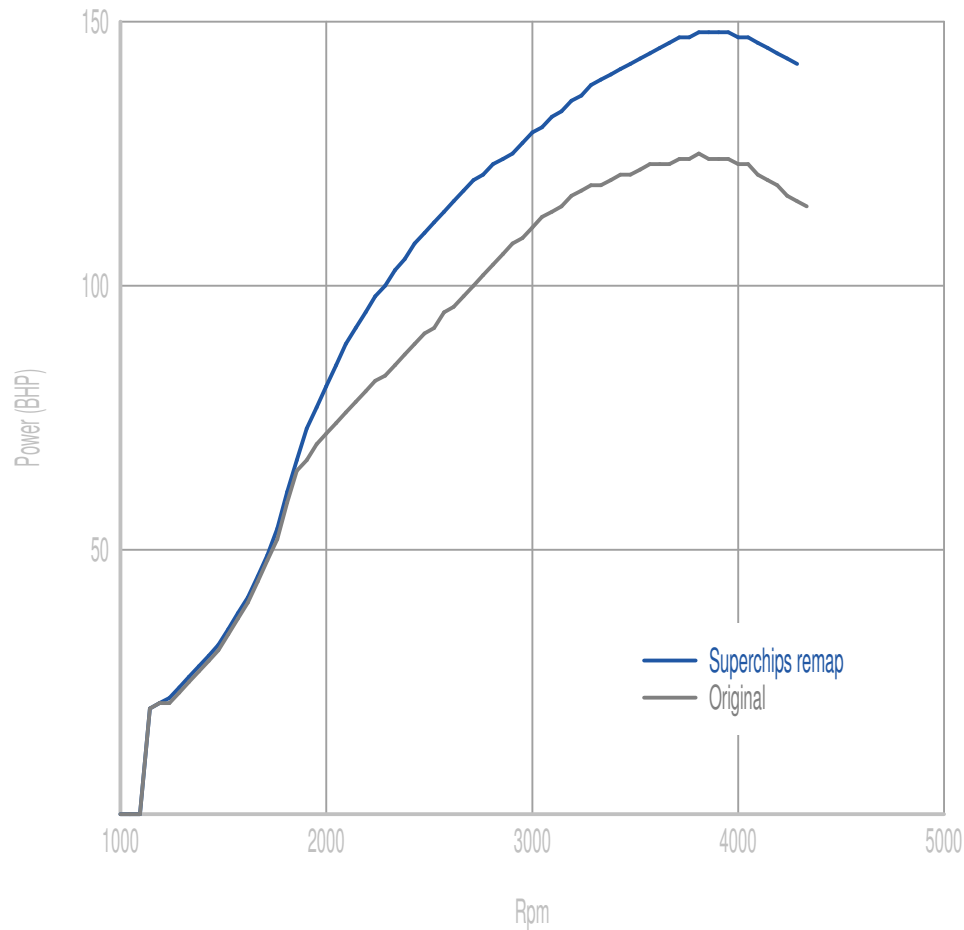

**Power**

**25 BHP increase @ 4106 Rpm**

Superchips remap Max 148 BHP @ 3946 Rpm

Original Max 125 BHP @ 3820 Rpm

**Torque**

**58 Nm increase @ 2530 Rpm**

Superchips remap Max 315 Nm @ 2425 Rpm

Original Max 263 Nm @ 2865 Rpm