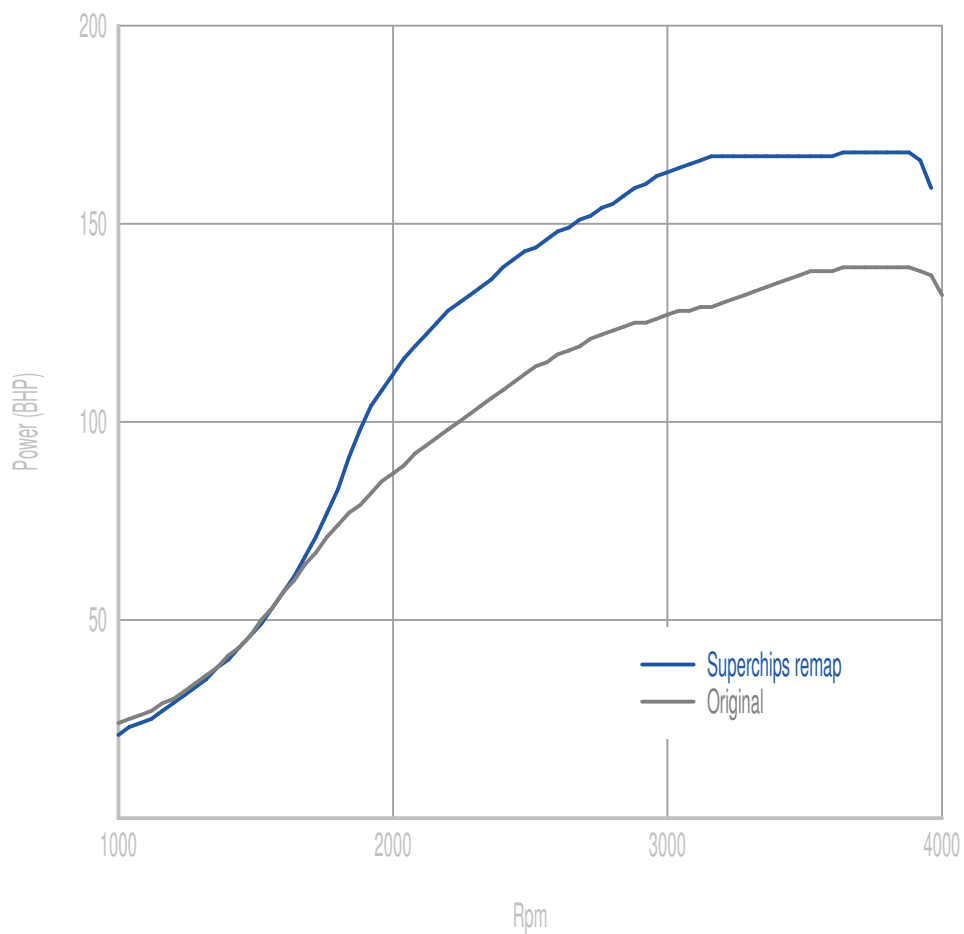

Power

38 BHP increase @ 3148 Rpm

Superchips remap Max 168 BHP @ 3865 Rpm

Original Max 139 BHP @ 3878 Rpm

Torque

97 Nm increase @ 2151 Rpm

Superchips remap Max 414 Nm @ 2191 Rpm

Original Max 321 Nm @ 2478 Rpm