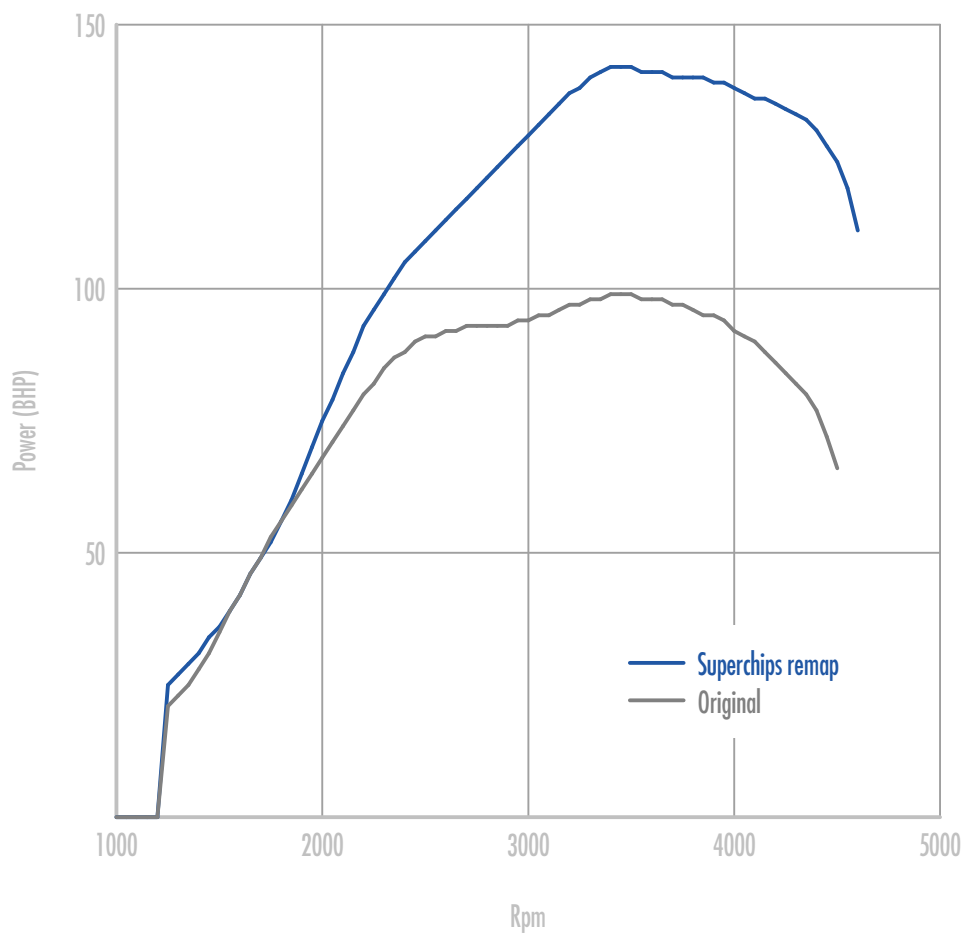

Power

50 BHP increase @ 4195 Rpm

Superchips remap Max 142 BHP @ 3481 Rpm

Original Max 99 BHP @ 3446 Rpm

Torque

88 Nm increase @ 3146 Rpm

Superchips remap Max 314 Nm @ 2371 Rpm

Original Max 268 Nm @ 2247 Rpm