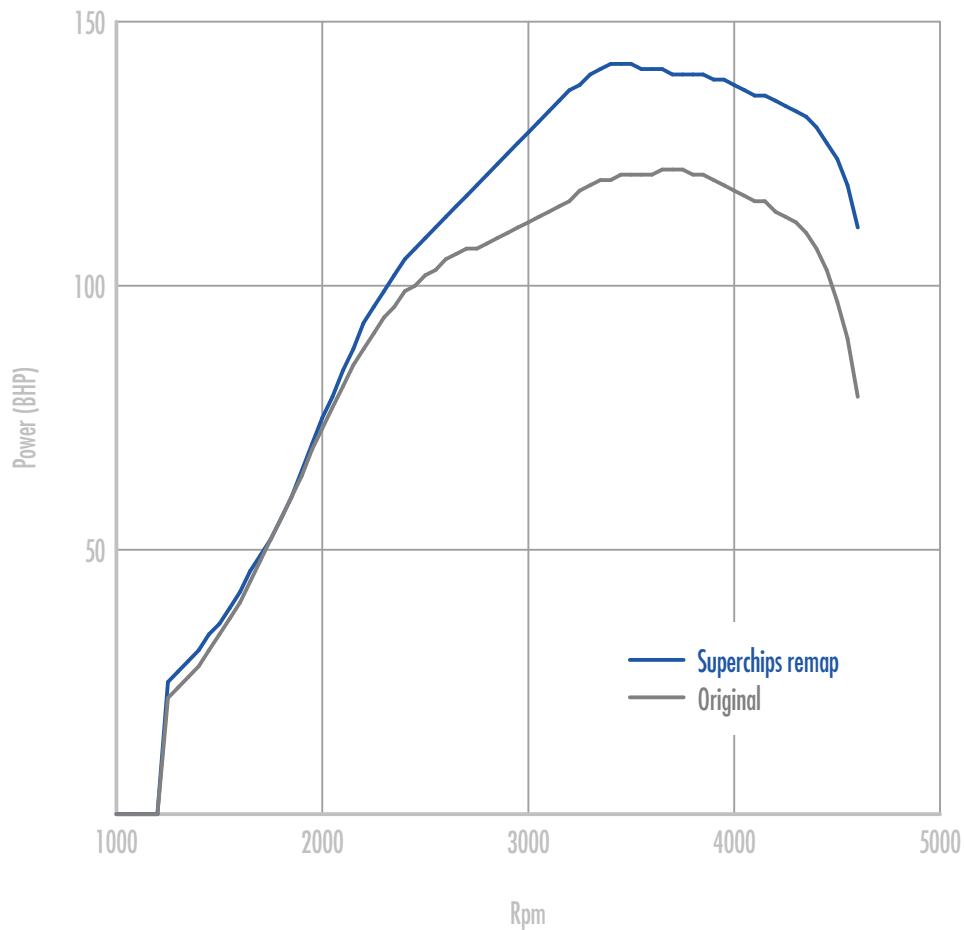

Power

22 BHP increase @ 3350 Rpm

Superchips remap Max 142 BHP @ 3481 Rpm

Original Max 122 BHP @ 3700 Rpm

Torque

44 Nm increase @ 3150 Rpm

Superchips remap Max 314 Nm @ 2371 Rpm

Original Max 299 Nm @ 2350 Rpm