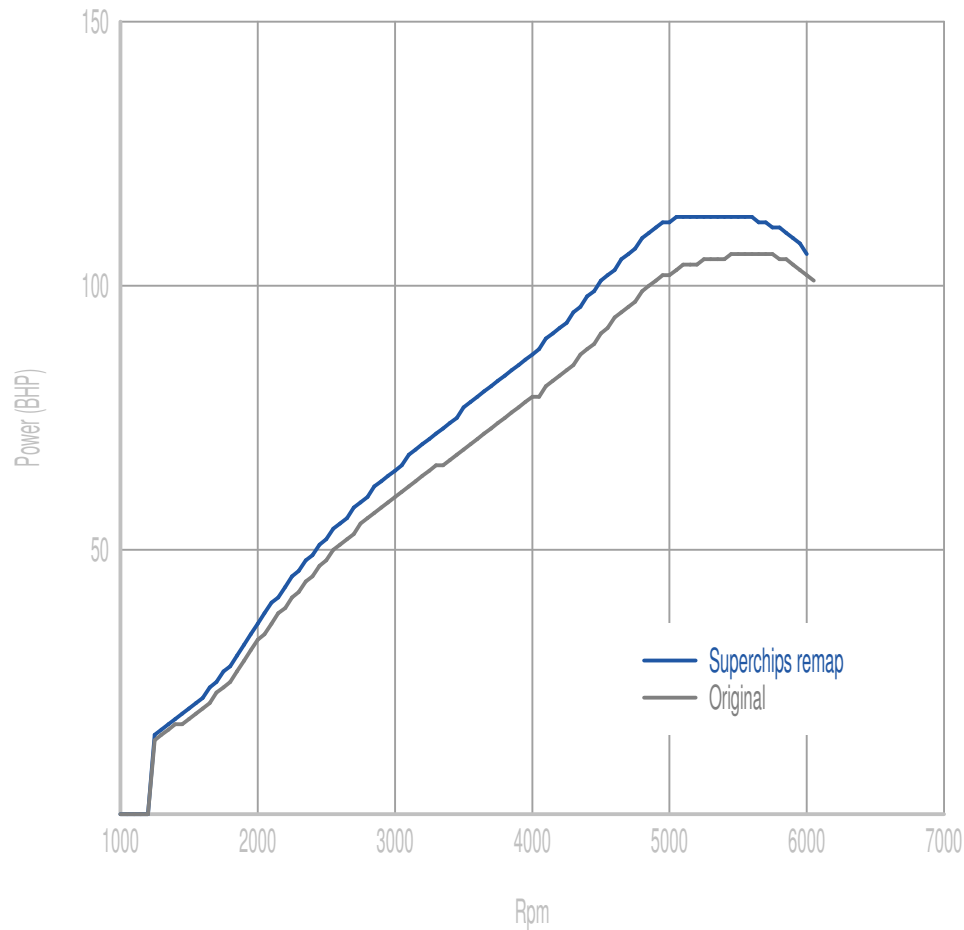

Power

10 BHP increase @ 4275 Rpm

Superchips remap Max 113 BHP @ 5583 Rpm

Original Max 106 BHP @ 5743 Rpm

Torque

16 Nm increase @ 3470 Rpm

Superchips remap Max 161 Nm @ 4627 Rpm

Original Max 146 Nm @ 4786 Rpm