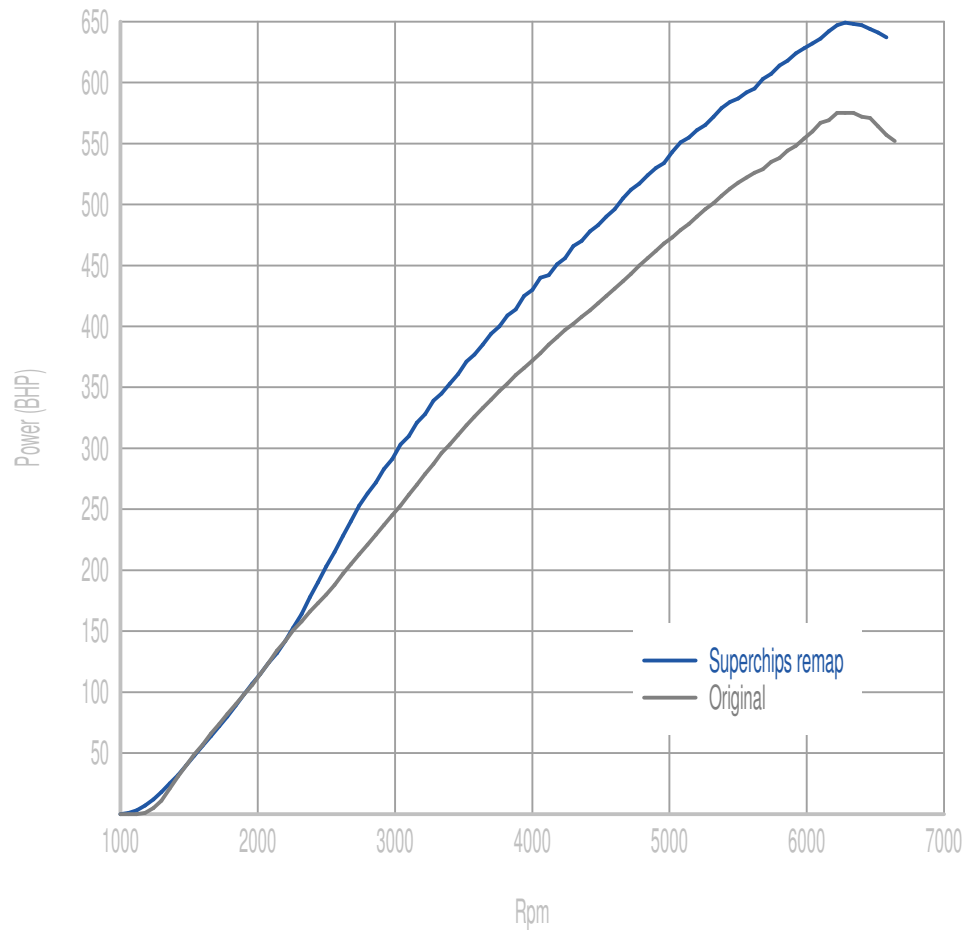

## Power

**76 BHP increase @ 5760 Rpm**

Superchips remap Max 649 BHP @ 6240 Rpm

Original Max 575 BHP @ 6300 Rpm

## Torque

**119 Nm increase @ 3000 Rpm**

Superchips remap Max 778 Nm @ 4020 Rpm

Original Max 676 Nm @ 4860 Rpm