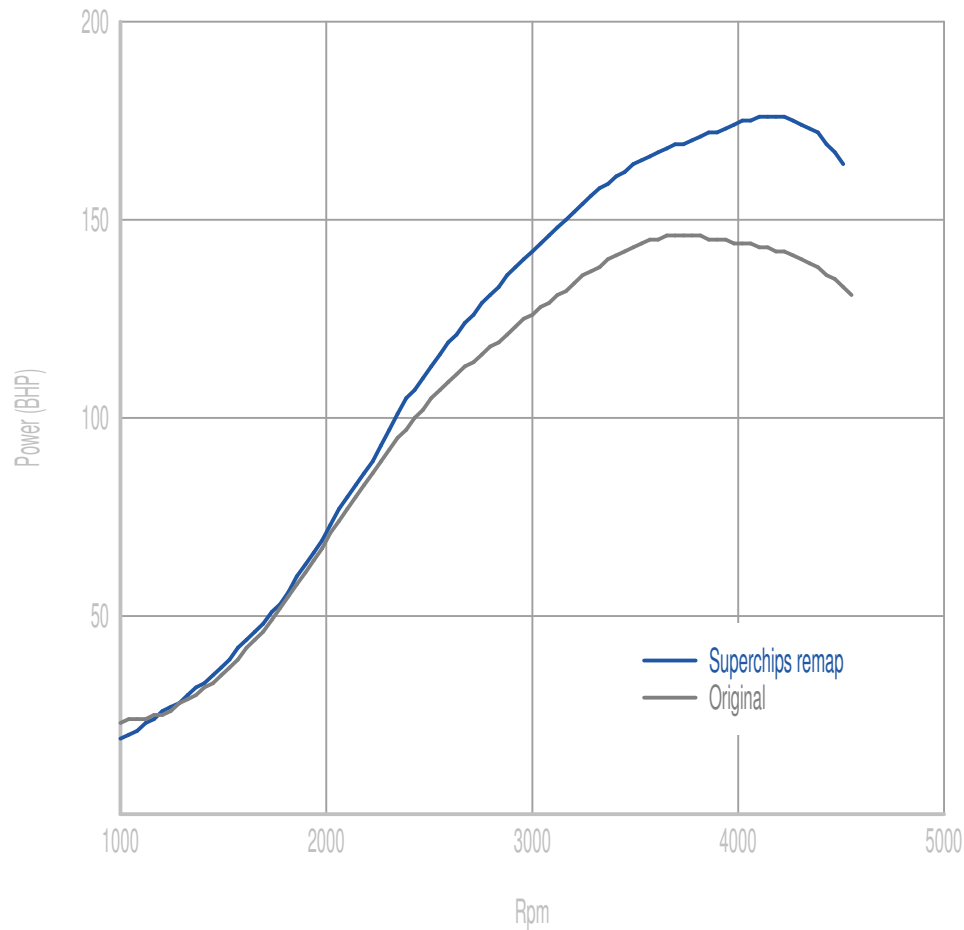

Power

34 BHP increase @ 4047 Rpm

Superchips remap Max 176 BHP @ 4209 Rpm

Original Max 146 BHP @ 3690 Rpm

Torque

50 Nm increase @ 3968 Rpm

Superchips remap Max 339 Nm @ 3024 Rpm

Original Max 311 Nm @ 2579 Rpm