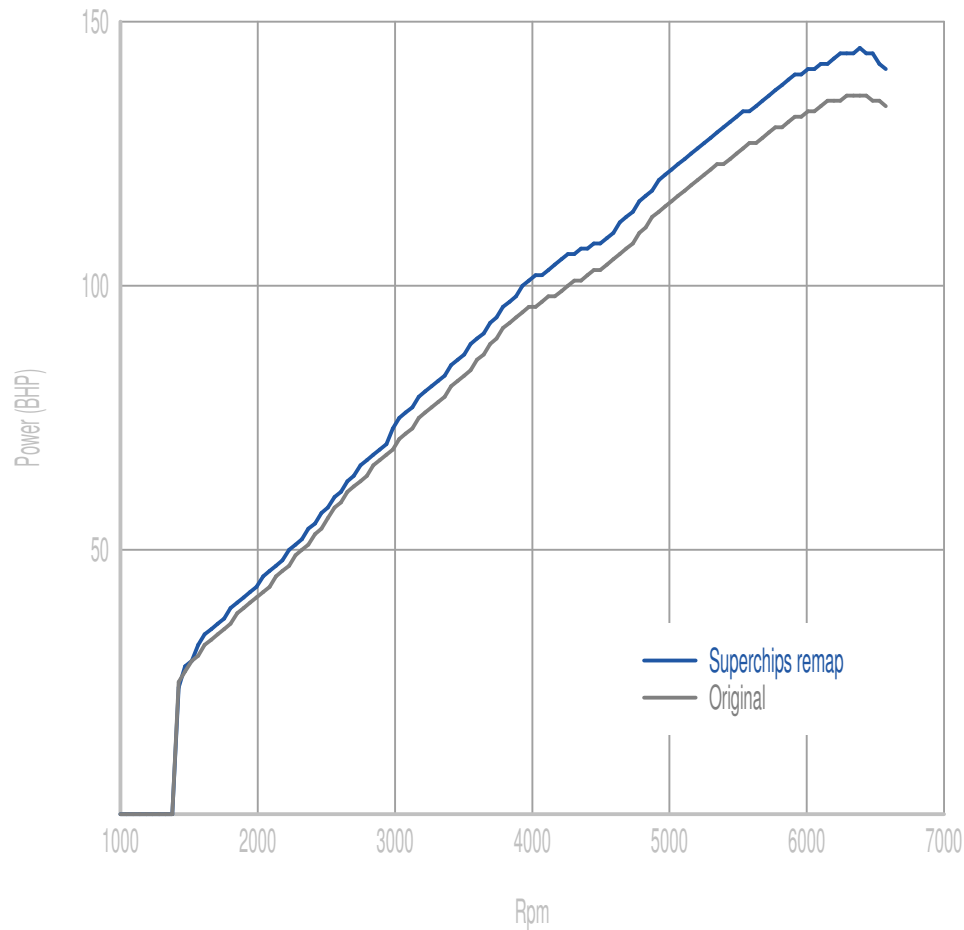

Power

8 BHP increase @ 5783 Rpm

Superchips remap Max 145 BHP @ 6349 Rpm

Original Max 136 BHP @ 6394 Rpm

Torque

12 Nm increase @ 1786 Rpm

Superchips remap Max 181 Nm @ 3762 Rpm

Original Max 173 Nm @ 3761 Rpm