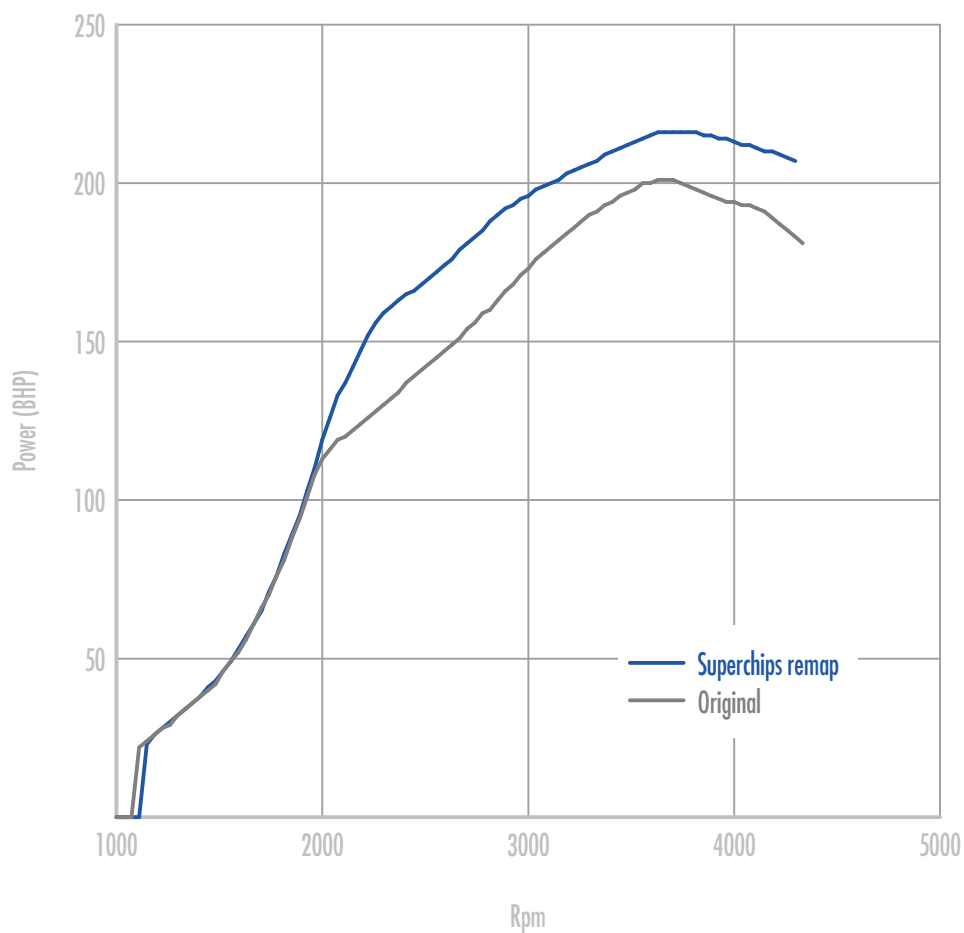

Power

27 BHP increase @ 2829 Rpm

Superchips remap Max 216 BHP @ 3797 Rpm

Original Max 201 BHP @ 3682 Rpm

Torque

90 Nm increase @ 2271 Rpm

Superchips remap Max 497 Nm @ 2271 Rpm

Original Max 414 Nm @ 3013 Rpm