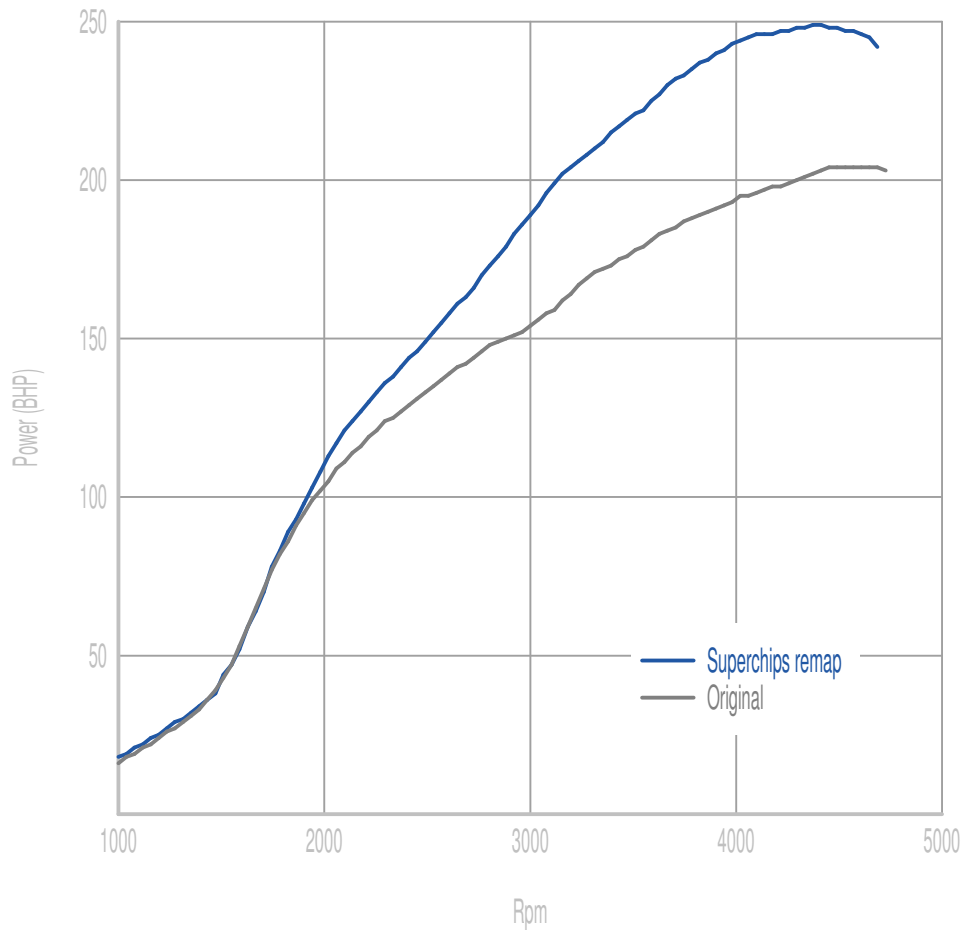

**Power**

**50 BHP increase @ 3962 Rpm**

Superchips remap Max 249 BHP @ 4384 Rpm

Original Max 204 BHP @ 4668 Rpm

**Torque**

**92 Nm increase @ 3099 Rpm**

Superchips remap Max 458 Nm @ 3132 Rpm

Original Max 387 Nm @ 2275 Rpm