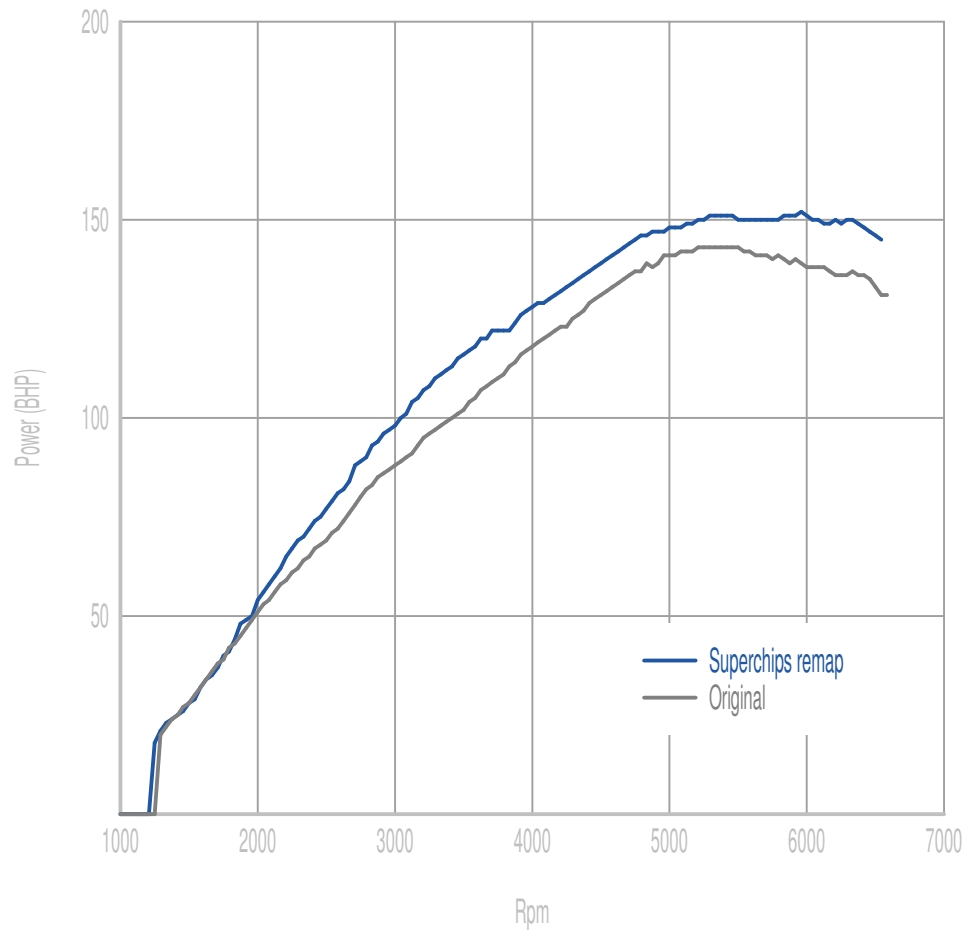

**Power**

**13 BHP increase @ 5928 Rpm**

Superchips remap Max 152 BHP @ 5878 Rpm

Original Max 143 BHP @ 5469 Rpm

**Torque**

**32 Nm increase @ 3089 Rpm**

Superchips remap Max 241 Nm @ 3063 Rpm

Original Max 212 Nm @ 2839 Rpm