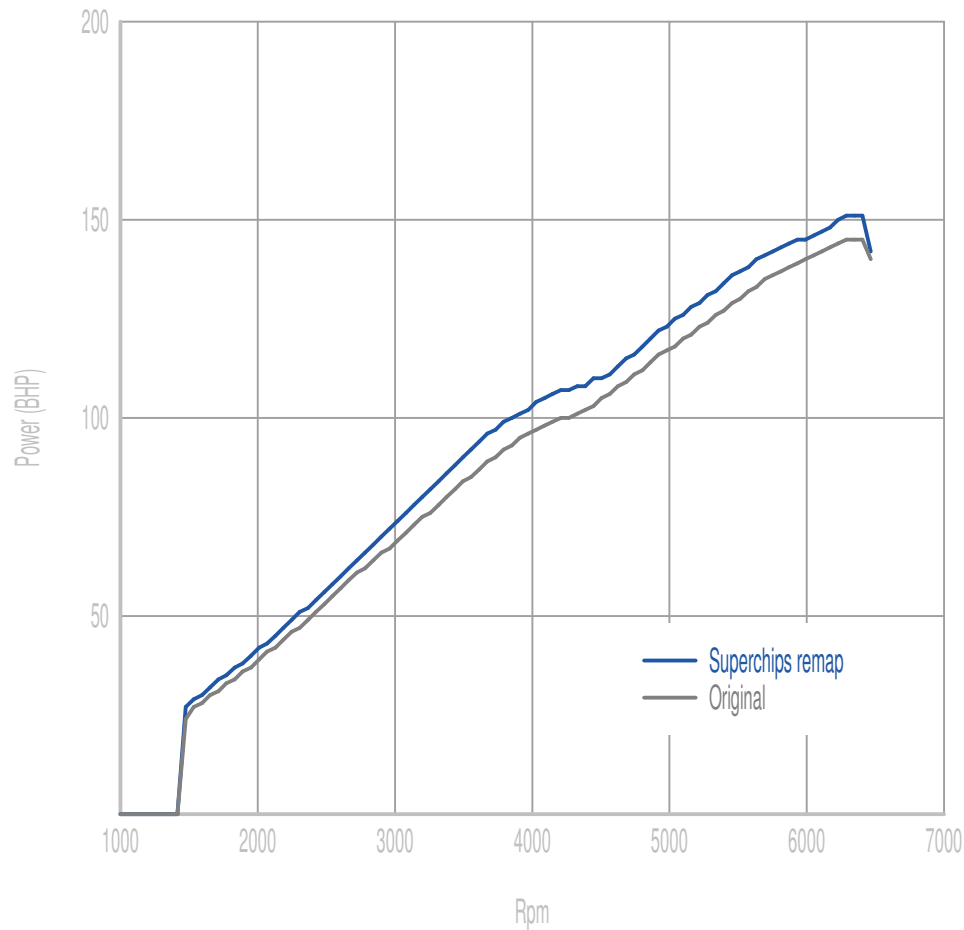

Power

7 BHP increase @ 4993 Rpm

Superchips remap Max 151 BHP @ 6371 Rpm

Original Max 145 BHP @ 6361 Rpm

Torque

13 Nm increase @ 3507 Rpm

Superchips remap Max 187 Nm @ 3573 Rpm

Original Max 174 Nm @ 3745 Rpm