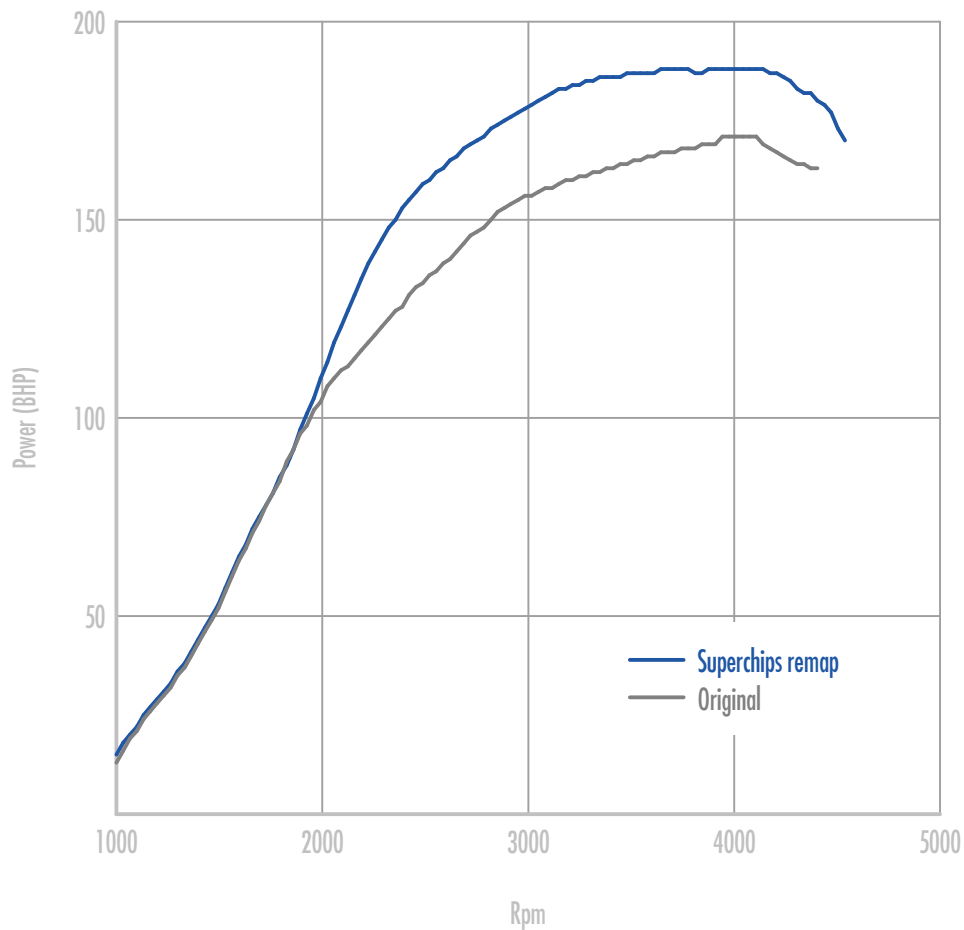

Power

25 BHP increase @ 2552 Rpm

Superchips remap Max 188 BHP @ 4143 Rpm

Original Max 171 BHP @ 4104 Rpm

Torque

73 Nm increase @ 2386 Rpm

Superchips remap Max 455 Nm @ 2386 Rpm

Original Max 386 Nm @ 2449 Rpm