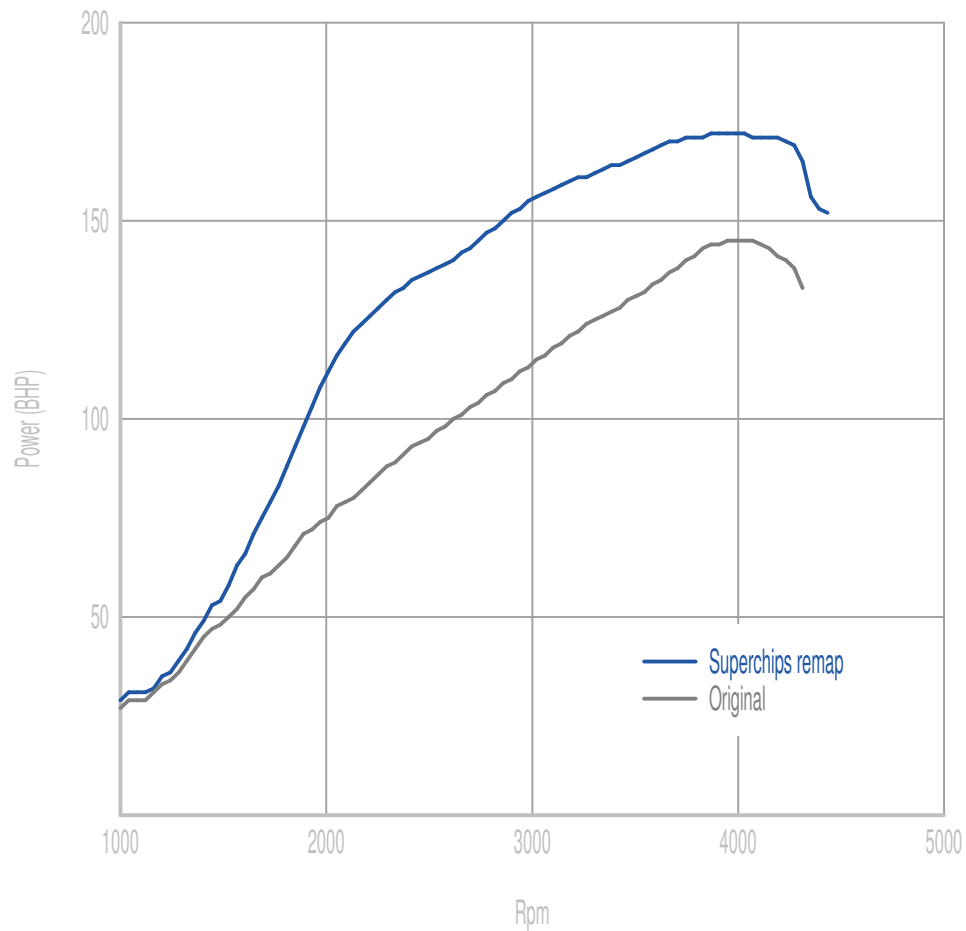

Power

40 BHP increase @ 3078 Rpm

Superchips remap Max 172 BHP @ 4014 Rpm

Original Max 145 BHP @ 4050 Rpm

Torque

141 Nm increase @ 2106 Rpm

Superchips remap Max 410 Nm @ 2108 Rpm

Original Max 276 Nm @ 2389 Rpm