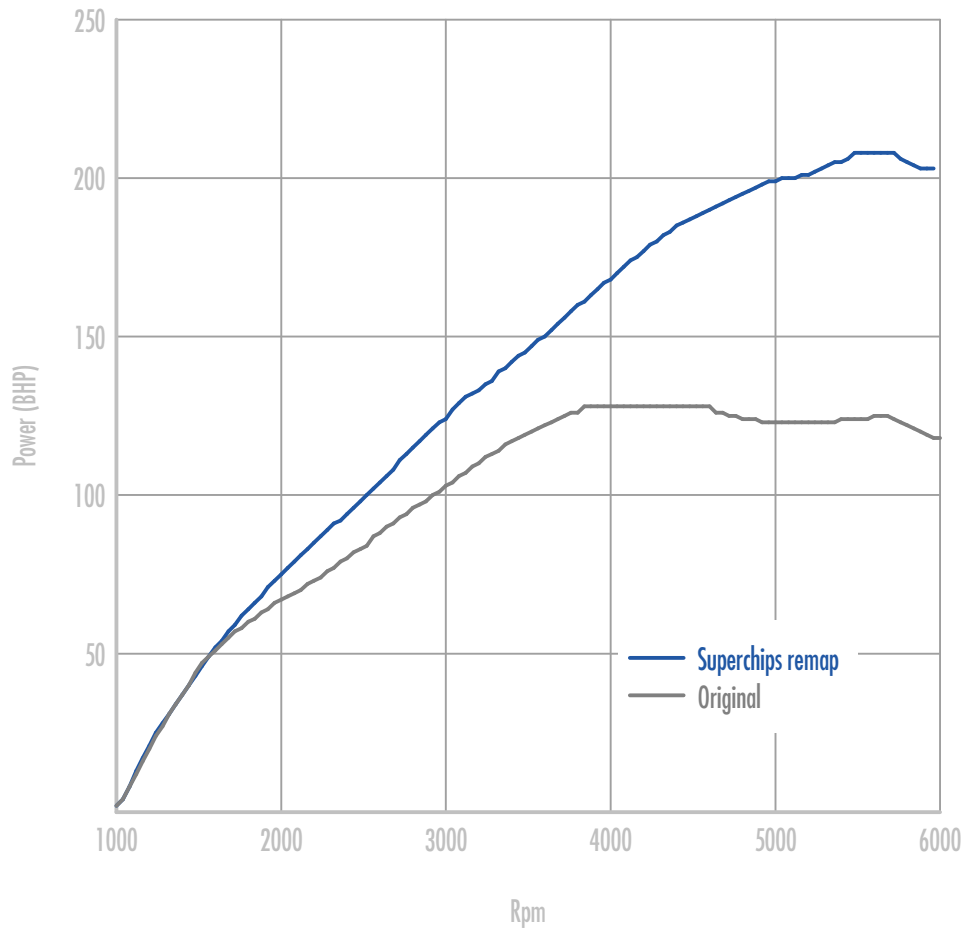

Power

84 BHP increase @ 5468 Rpm

Superchips remap Max 208 BHP @ 5708 Rpm

Original Max 128 BHP @ 4596 Rpm

Torque

103 Nm increase @ 4710 Rpm

Superchips remap Max 301 Nm @ 4111 Rpm

Original Max 245 Nm @ 3157 Rpm