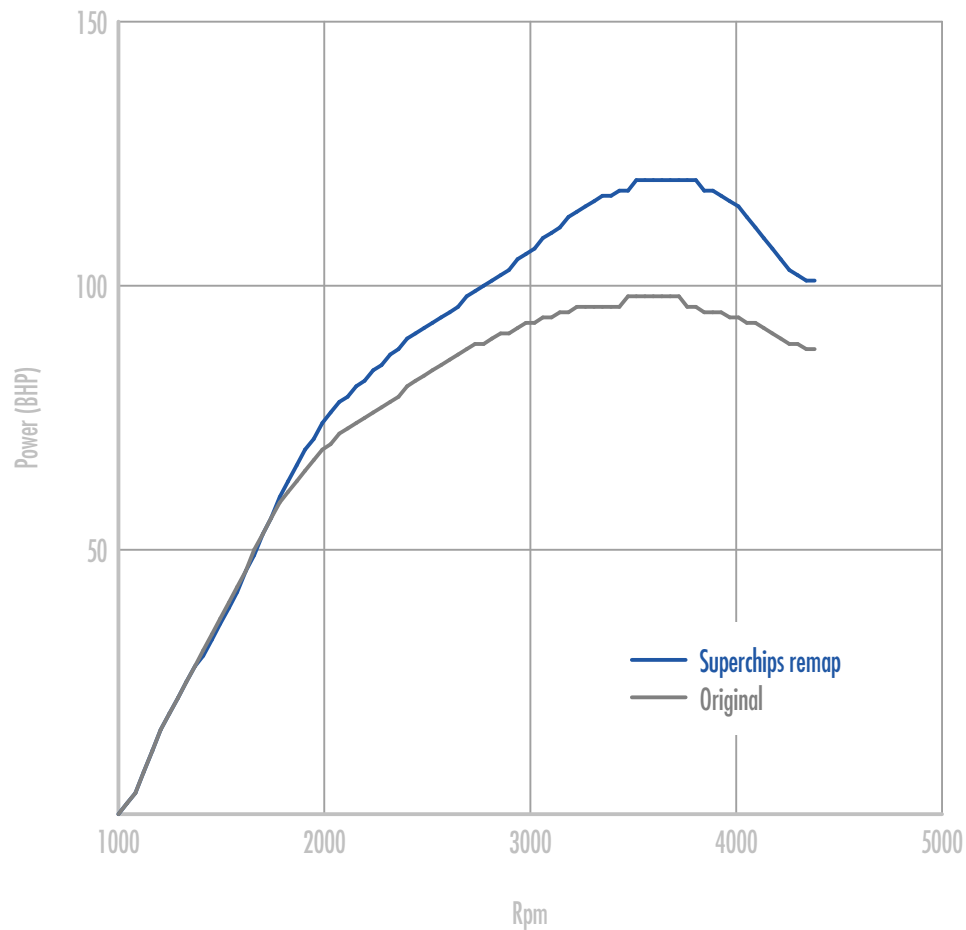

Power

24 BHP increase @ 3746 Rpm

Superchips remap Max 120 BHP @ 3787 Rpm

Original Max 98 BHP @ 3708 Rpm

Torque

46 Nm increase @ 3416 Rpm

Superchips remap Max 269 Nm @ 2058 Rpm

Original Max 248 Nm @ 1977 Rpm